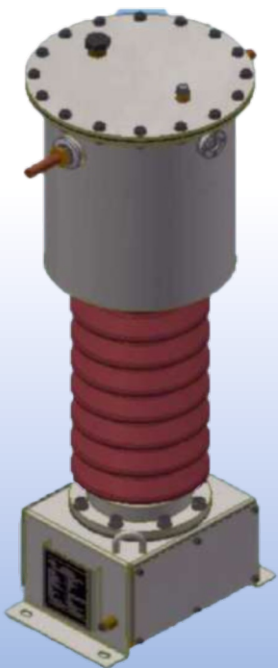

EXCEL POWER SWITCHGEAR PVT LTD

Low & Medium Voltage Instrument Transformers

**MEETING YOUR
ENERGY TRANSFORMATION NEEDS**

An ISO 9001: 2008 certified company

- Excel Power Switchgear Pvt Ltd., a high tech manufacturing facility unit established in 1998, manufactures a wide range of reliable and dependable switchgear and instrument transformer products, which are widely recognized by all utilities and consultants.
- Our Transformers has been Type tested and certified by CPRI- Bangalore

CURRENT TRANSFORMERS

ELECTRICAL PARAMETERS

System Voltage	0.66kV / 3.3kV / 6.6kV / 11kV / 22kV / 33kV
Frequency	50-60Hz
Primary Current	10A - 3000A or As per Customer requirement
Secondary Current	5A, 1A and 0.577A
Burden	5VA- 30 VA & as per customer requirements
Accuracy	High Accuracy 0.2S/0.5/1.0 etc., As per IS, IEC, ANSI, BS Standards
STC	Upto 40 kA / 1 sec
Application	Metering, protection and Special protection

**33kV OUTDOOR
CURRENT TRANSFORMER**

**33kV INDOOR
CURRENT TRANSFORMER**

**22kV INDOOR
CURRENT TRANSFORMER**

**11kV INDOOR
CURRENT TRANSFORMER**

LT CURRENT TRANSFORMER

**METERING
CURRENT TRANSFORMER**

VOLTAGE TRANSFORMERS